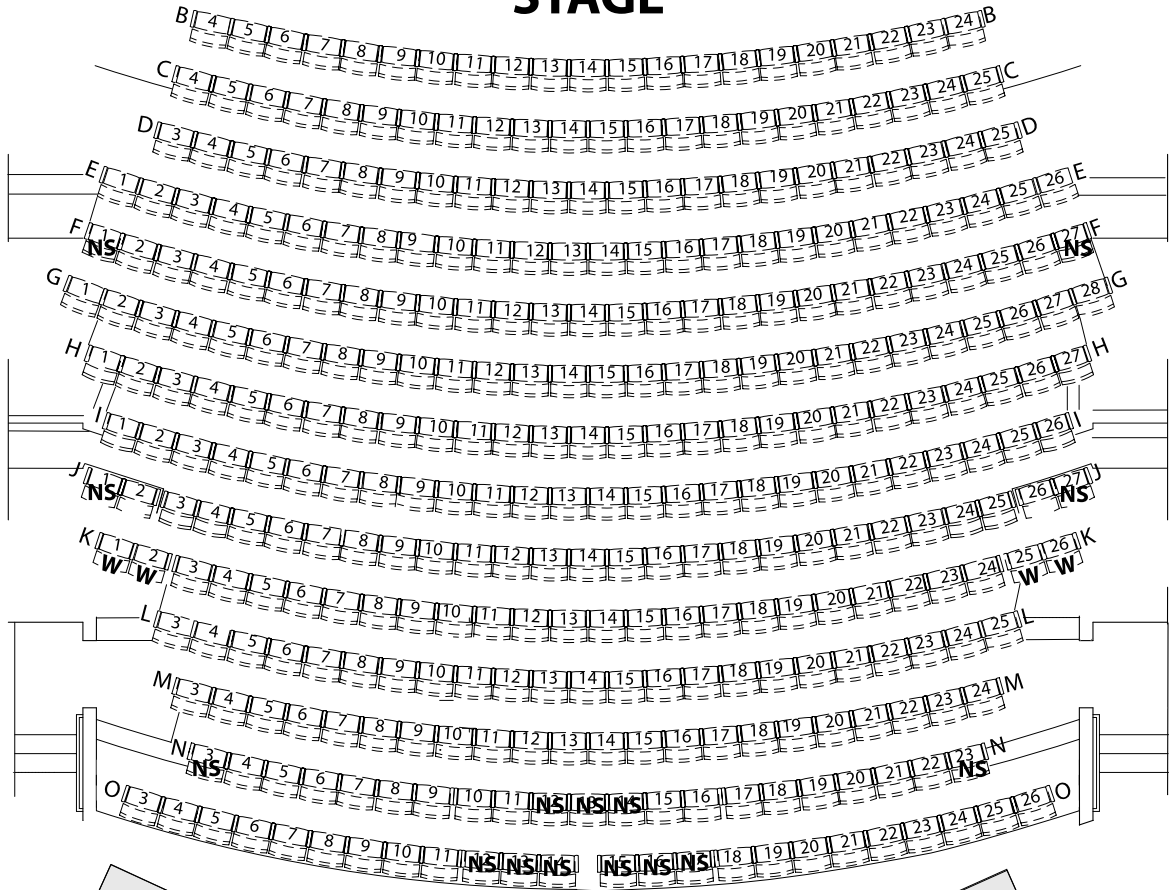

STAGE

MAIN FLOOR

RAWLCO
RADIO HALL

BALCONY

Kinsmen
Club
OF SASKATOON

Shaded Areas
indicate
Premium Seating

W - Wheelchair Seating

NS - Not Available for Subscription