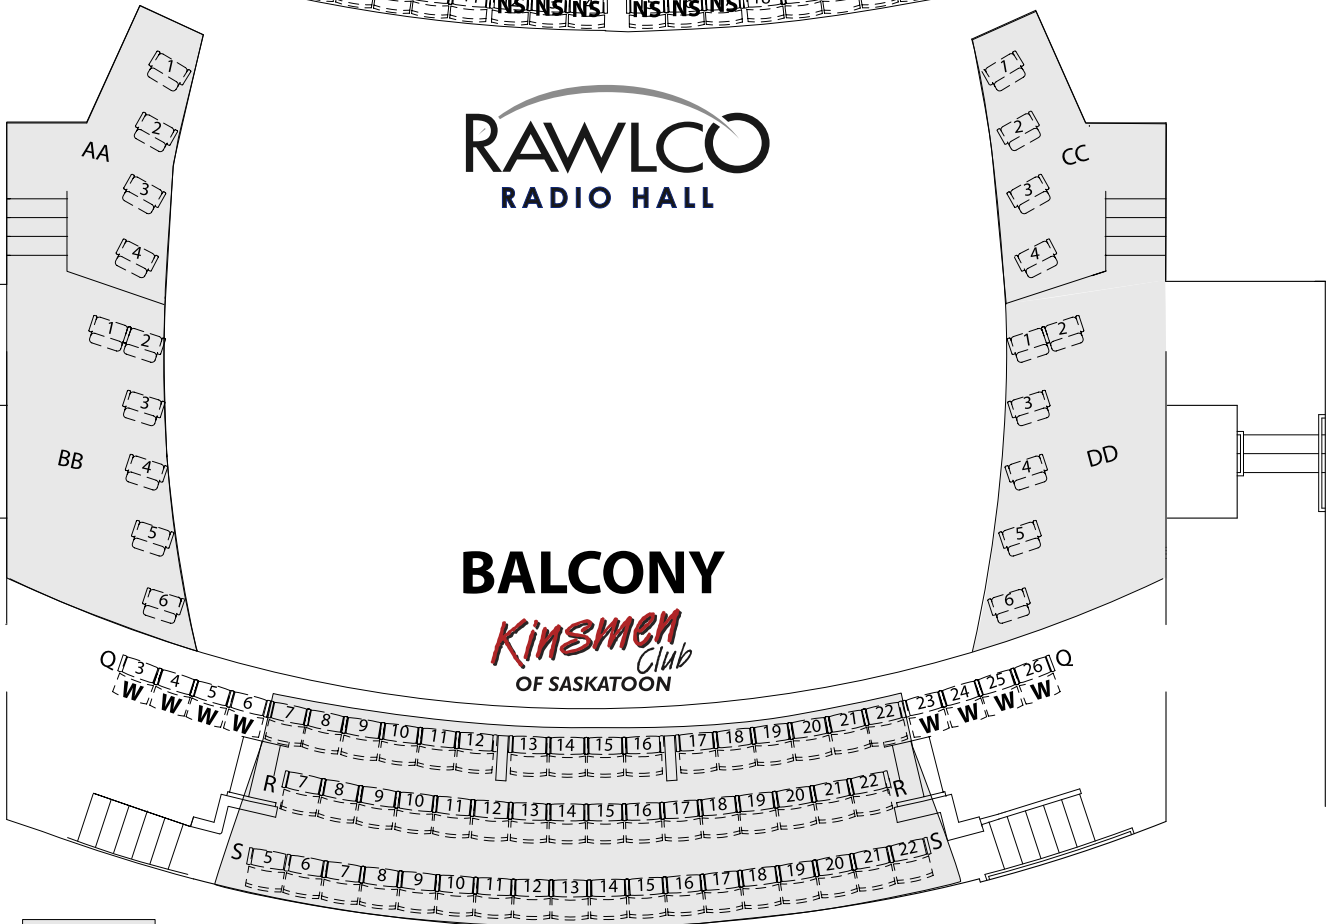

STAGE

MAIN FLOOR

RAWLCO
RADIO HALL

BALCONY

Kinsmen
Club
OF SASKATOON

Shaded Areas
indicate
Premium Seating

W - Wheelchair Seating

NS - Not Available for Subscription